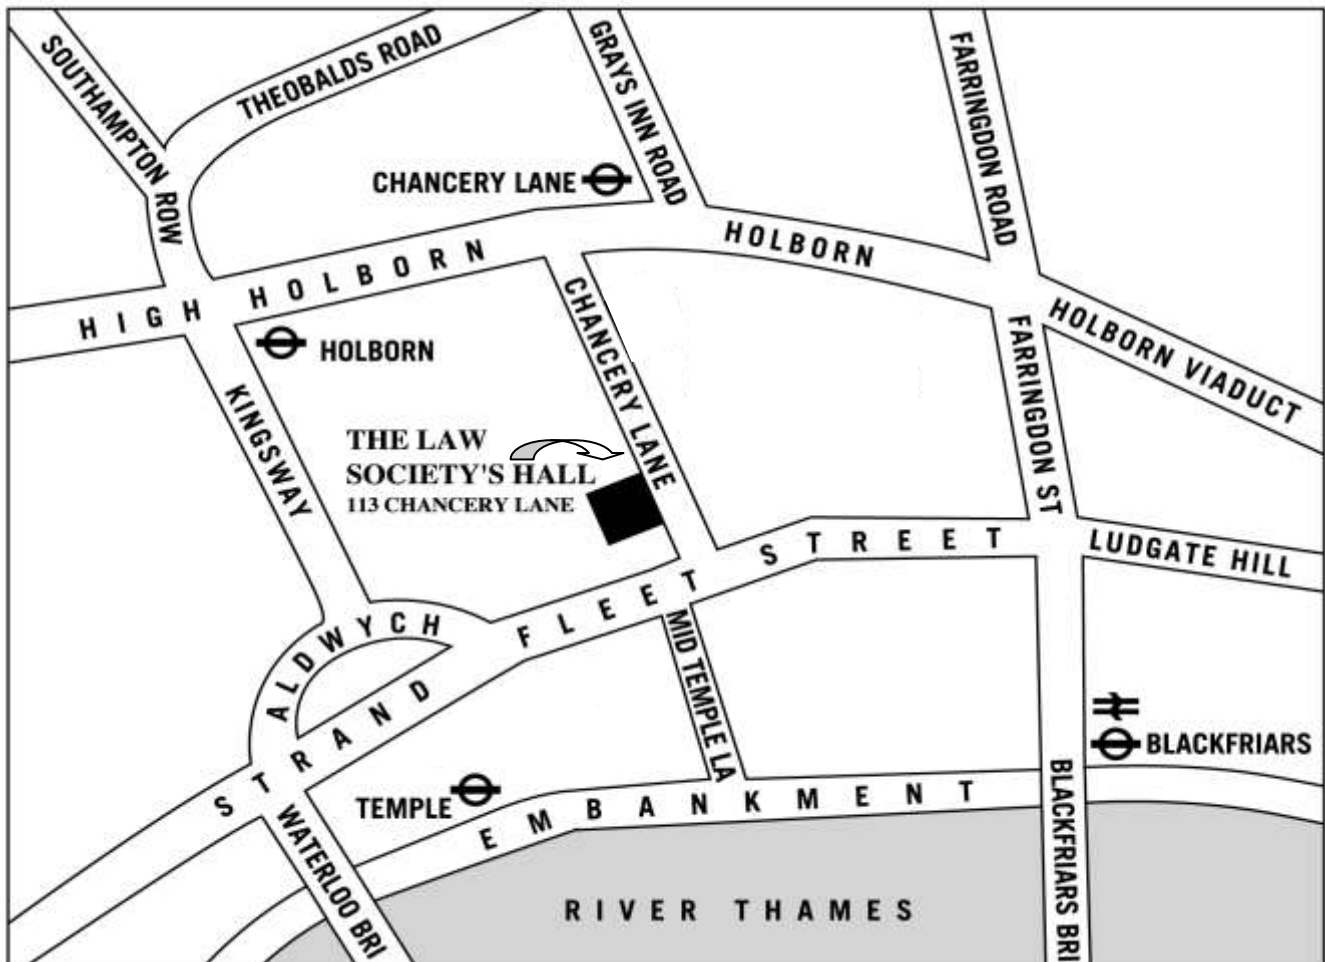

## THE LAW SOCIETY

### Nearest Underground Stations:

Chancery lane (Central Line)  
Holborn (Central & Piccadilly Lines)  
Temple & Blackfriars (Circle & District Lines)

### Nearest British Rail Stations:

Blackfriars Station is approximately 10 minutes walk away.  
Charing Cross, Cannon Street & Waterloo Stations are a short taxi ride away.